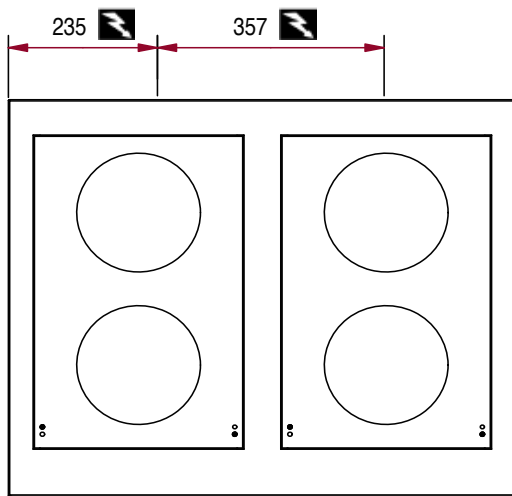

CSE 843 IX

Glass-ceramic cooktop
4 induction hobs

- 4 round hobs Ø 195 mm rated 3 kW.
- Total power: 12 kW.
- Power supply: 2 x 230 V or 400V+N+E.
- 9 power settings.
- Touch control panel on the front.
- Digital power display (1-9)

CSE 843 IX

L 800 - D 650 - H 300

4 induction hobs

CSE 843 IX

The Chef's Choice.