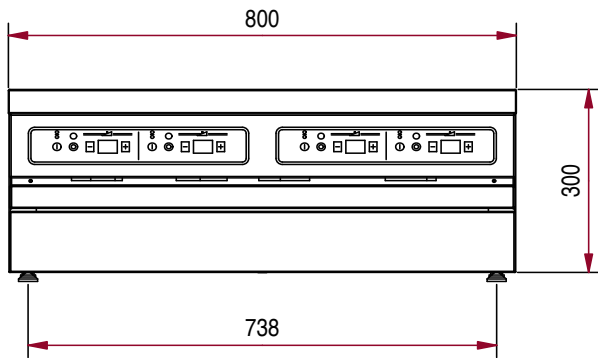

CSE 843 IX

Glass-ceramic cooktop
4 induction hobs

- 4 round hobs Ø 195 mm rated 3 kW.
- Total power: 12 kW.
- Power supply: 2 x 230 V or 400V+N+E.
- 9 power settings.
- Touch control panel on the front.
- Digital power display (1-9)

CSE 843 IX

L 800 - D 650 - H 300

4 induction hobs

CSE 843 IX

The Chef's Choice.