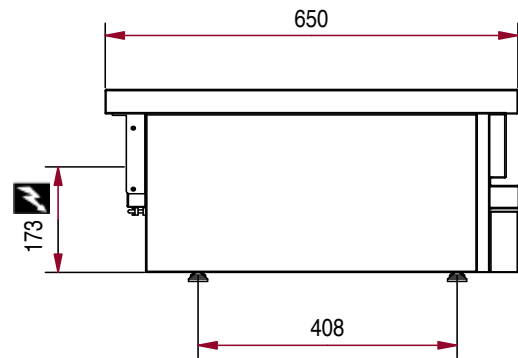

CSE 843 IX

Glass-ceramic cooktop
4 induction hobs

- 4 round hobs Ø 195 mm rated 3 kW.
- Total power: 12 kW.
- Power supply: 2 x 230 V or 400V+N+E.
- 9 power settings.
- Touch control panel on the front.
- Digital power display (1-9)

CSE 843 IX

L 800 - D 650 - H 300

4 induction hobs

CSE 843 IX

The Chef's Choice.