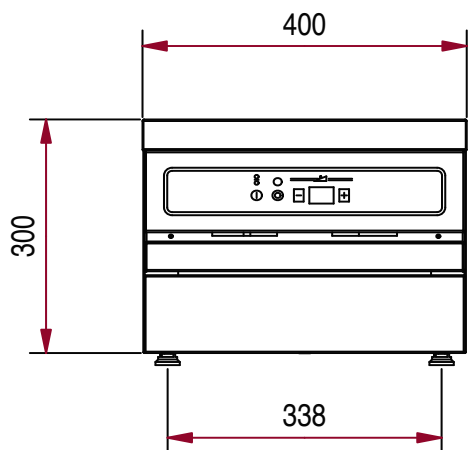

1 induction hob

CSE 410 IX

AMBASSADE
DE BOURGOGNE

The Chef's Choice.