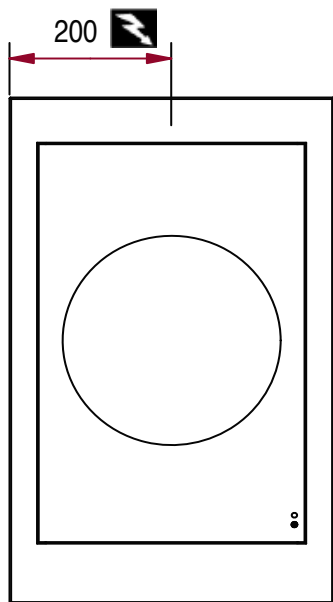

1 induction hob

CSE 410 IX

AMBASSADE
DE BOURGOGNE

The Chef's Choice.