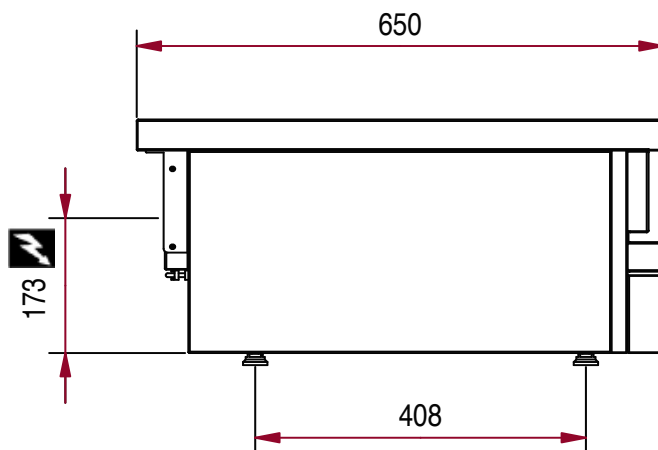

1 induction hob

CSE 410 IX

AMBASSADE
DE BOURGOGNE

The Chef's Choice.