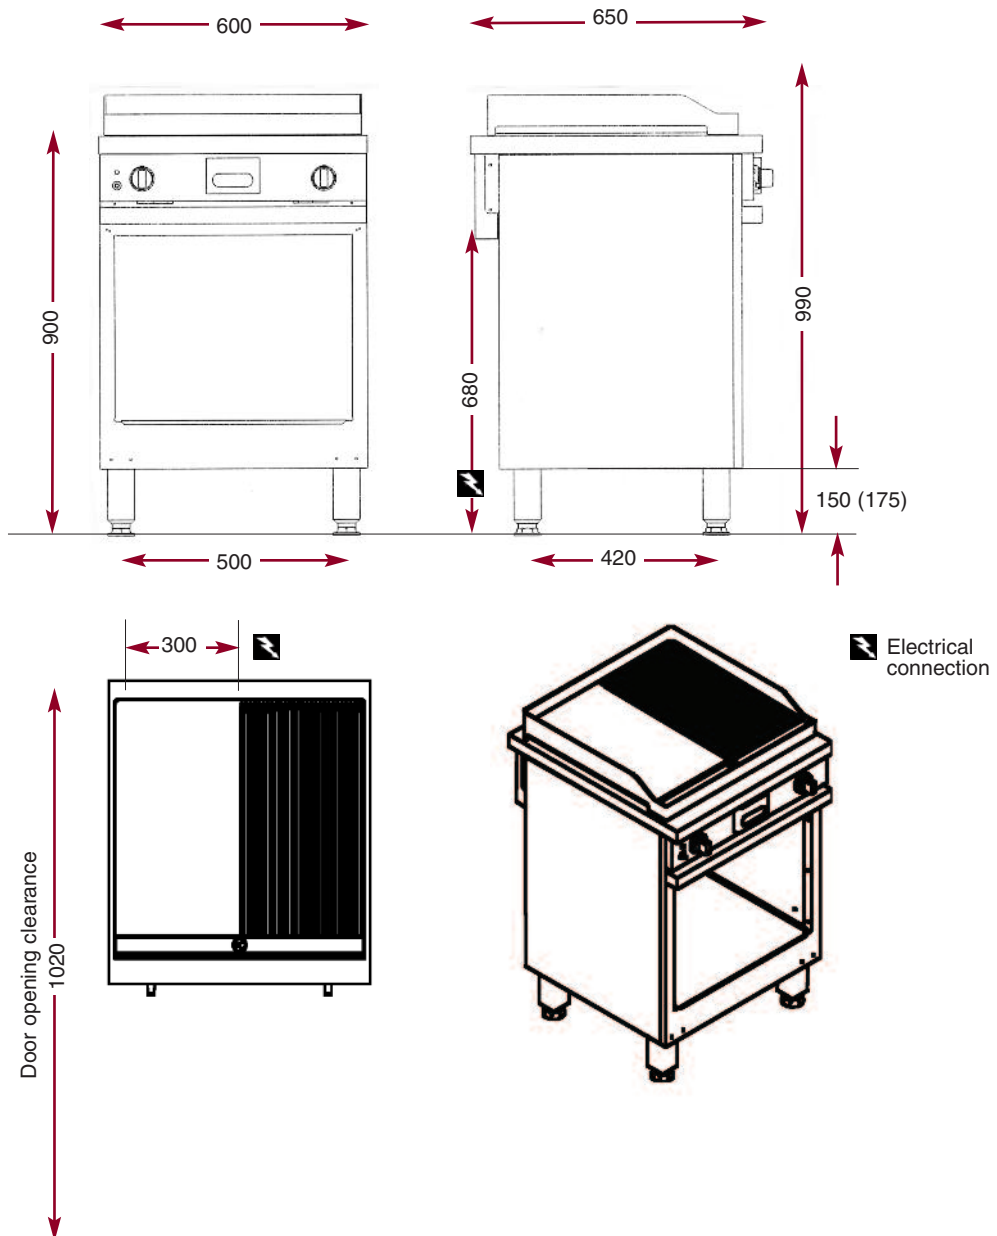

Chrome electric grill

CME 610 SLRC.

Half-ridged, half smooth chrome electric grill.

- Same features as model CME 610 SLR, but in chrome finish.
- 30 μ (micron) hard chrome coating.
- Variable power control switch and temperature limitation to 300°C.

CME 610 SLRC W 600 - D 650 - H 900

Door option 600

CPM 600

Half-ridged, half smooth chrome electric grill

CME 610 SLRC

Oil trap.

AMBASSADE
DE FOURGOGNE

The Chef's Choice.