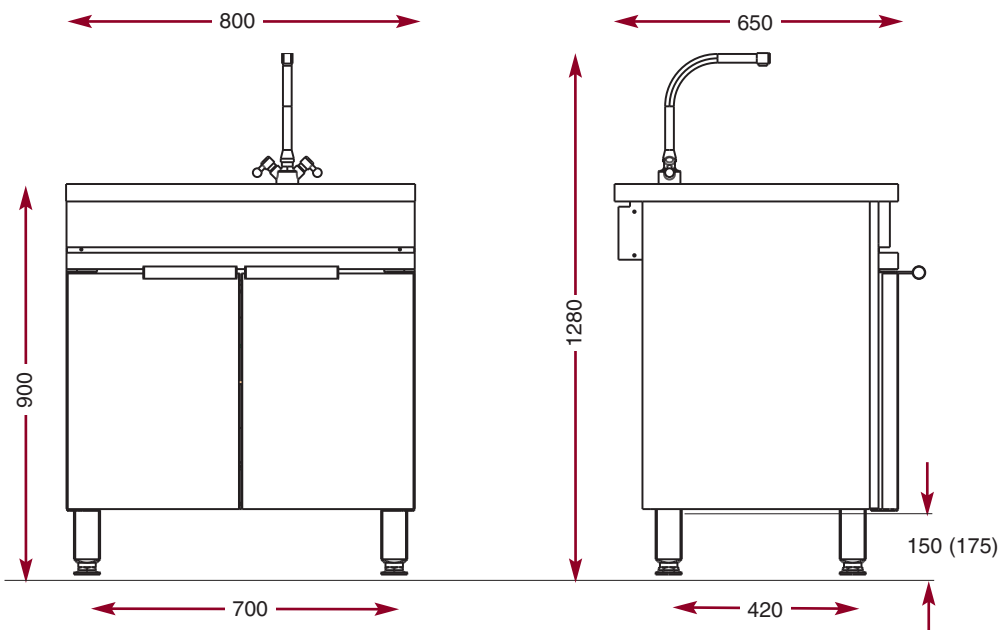

Cupboard, work top

CMA 801 BCFD.

Chef's sink.

- Sink on the right hand side.
- Sink dimensions: 400 x 400 mm.
Depth : 250 mm.
- Drainpipe: Ø 1"5.
- Doors.
- Siphon Ø 1"5.
- Supplied without taps.
- Tap fixing: Ø 50 mm.

CMA 801 BCFD

W 800 - D 650 - H 900

Tap Option.

- Mixer taps with ceramic head.

OR 001

Sink on the right hand side

CMA 801 BCFD

*Taps optional.

- Water connection
- Waste water outlet

The Chef's Choice.