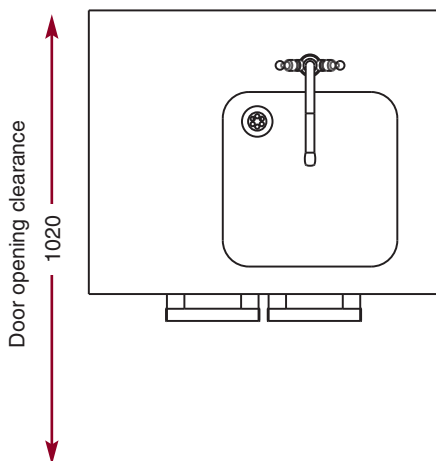

Cupboard, work top

CMA 801 BCFD.

Chef's sink.

- Sink on the right hand side.
- Sink dimensions: 400 x 400 mm.
Depth : 250 mm.
- Drainpipe: Ø 1"5.
- Doors.
- Siphon Ø 1"5.
- Supplied without taps.
- Tap fixing: Ø 50 mm.

CMA 801 BCFD

W 800 - D 650 - H 900

Tap Option.

- Mixer taps with ceramic head.

OR 001

Sink on the right hand side

CMA 801 BCFD

*Taps optional.

- Water connection
- Waste water outlet

The Chef's Choice.