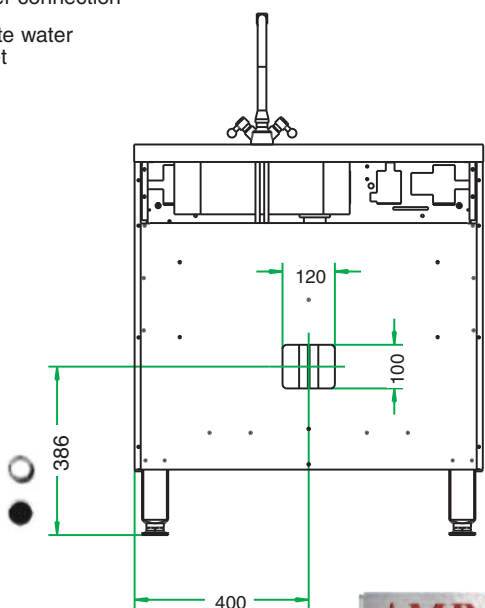

*Taps optional.

- Water connection
- Waste water outlet