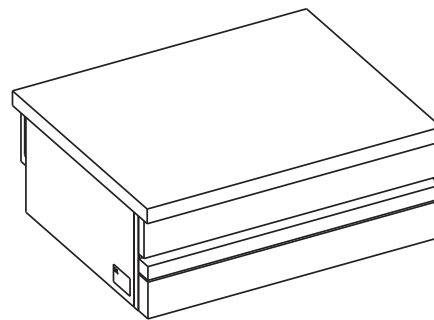

**CSA 800 P.**  
Stainless steel worktop.

- Stainless steel worktop 800 x 650 mm.

**CSA 800 P**

W 800 - D 650 - H 300

**T**he modules have the same features and performances as the cupboard units. They are designed to be fixed onto tubular steel supports but can also be installed on stainless steel or tiled worktops.

Tubular stainless steel supports for the modules. (All the supports are made of Ø 60mm stainless steel tubes and are fitted with a stainless steel shelf and height adjustable feet).

Ref.	Dimensions
SSK 400	W 400 - D 540 - H 600
SSK 600	W 600 - D 540 - H 600
SSK 700	W 700 - D 540 - H 600
SSK 800	W 800 - D 540 - H 600
SSK 1000	W 1000 - D 540 - H 600
SSK 1100	W 1100 - D 540 - H 600
SSK 1200	W 1200 - D 540 - H 600
SSK 1300	W 1300 - D 540 - H 600
SSK 1400	W 1400 - D 540 - H 600
SSK 1500	W 1500 - D 540 - H 600
SSK 1600	W 1600 - D 540 - H 600