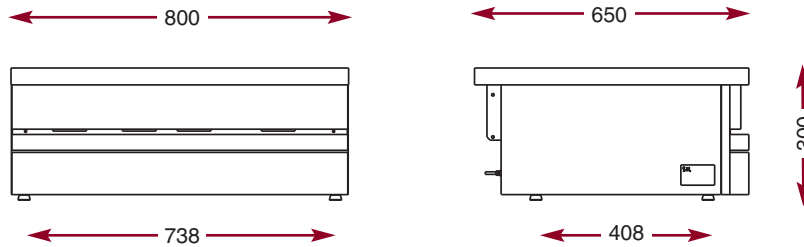

**CSA 800 P.**  
Stainless steel worktop.

- Stainless steel worktop 800 x 650 mm.

**CSA 800 P**

W 800 - D 650 - H 300

**T**he modules have the same features and performances as the cupboard units. They are designed to be fixed onto tubular steel supports but can also be installed on stainless steel or tiled worktops.

Tubular stainless steel supports for the modules. (All the supports are made of Ø 60mm stainless steel tubes and are fitted with a stainless steel shelf and height adjustable feet).

Ref.	Dimensions
SSK 400	W 400 - D 540 - H 600
SSK 600	W 600 - D 540 - H 600
SSK 700	W 700 - D 540 - H 600
SSK 800	W 800 - D 540 - H 600
SSK 1000	W 1000 - D 540 - H 600
SSK 1100	W 1100 - D 540 - H 600
SSK 1200	W 1200 - D 540 - H 600
SSK 1300	W 1300 - D 540 - H 600
SSK 1400	W 1400 - D 540 - H 600
SSK 1500	W 1500 - D 540 - H 600
SSK 1600	W 1600 - D 540 - H 600