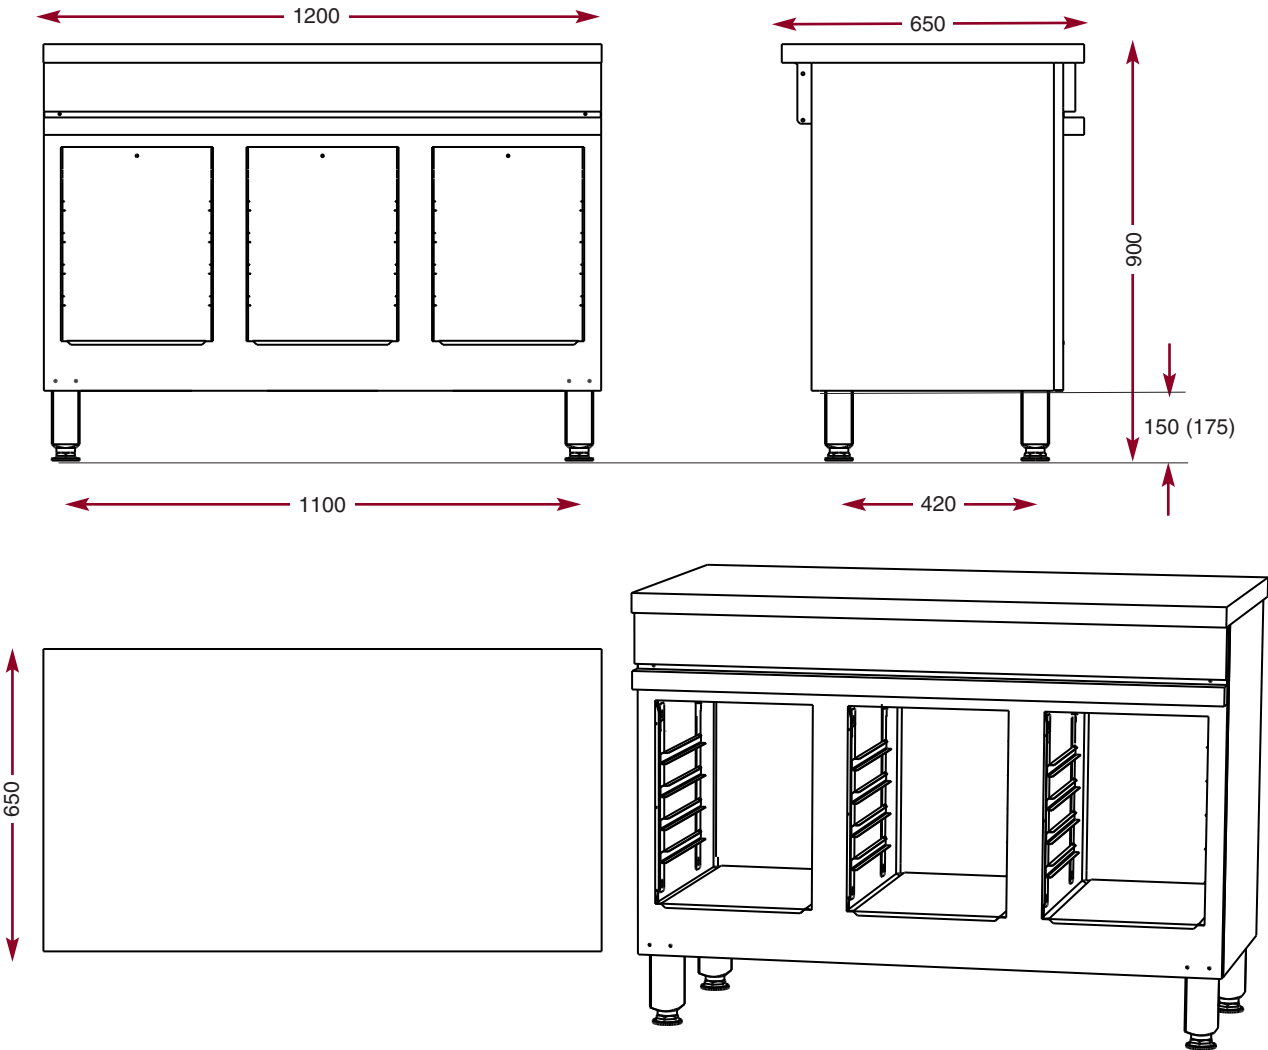

Cupboard, work top

CMA 1200 P. Open Storage Unit.

- Stainless steel worktop 1200 x 650 mm.
- Open bay.
- Supplied without shelves.

CMA 1200 P W 1200 - D 650 - H 900

Shelving supports option - 5 levels - takes
Gastronorm 1/1 containers.

ECH 400

Open storage unit.

CMA 1200 P

The Chef's Choice.

N° 28 - 2